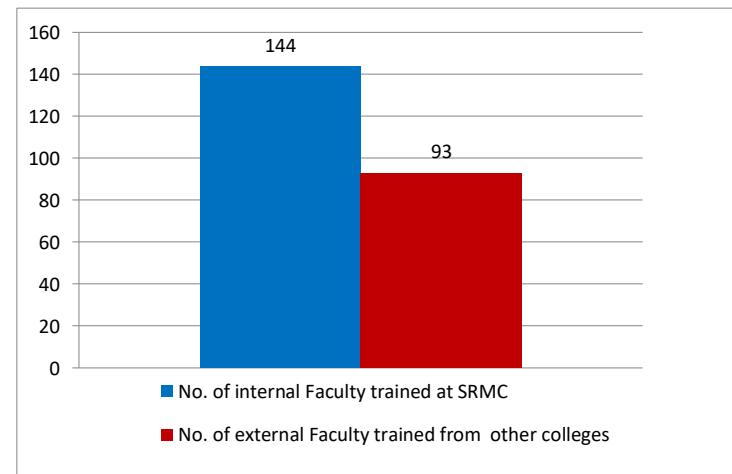

S.No.	YEAR	No of Workshop	No. of internal Faculty trained at SRMC	No. of external Faculty trained from other colleges	Total No. of faculty members trained
1	2019	9	144	93	237