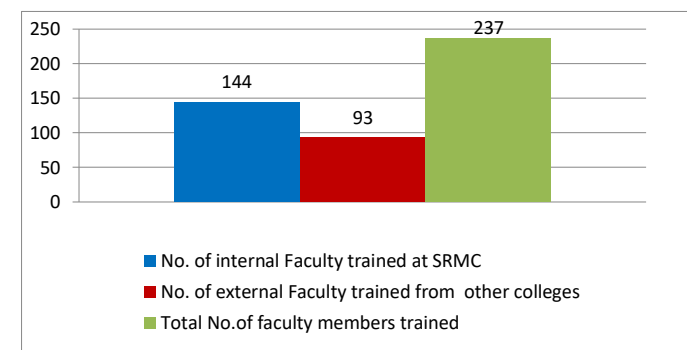

CISP WORKSHOP (3 Days)

S.No.	YEAR	No of Workshop	No. of internal Faculty trained at SRMC	No. of external Faculty trained from other	Total No.of faculty members trained
1	2019	9	144	93	237
Total		9	144	93	237