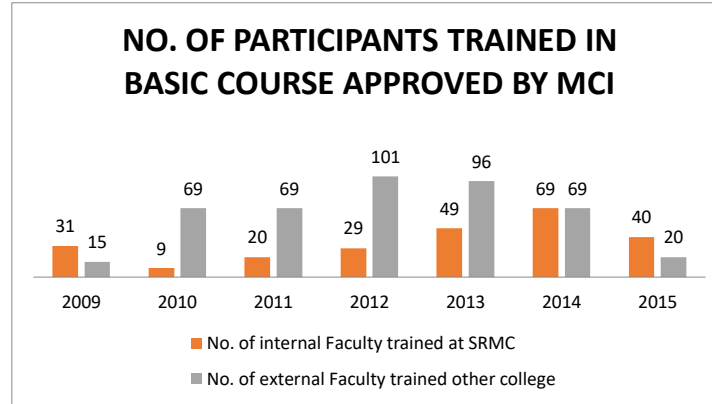

CISP II WORKSHOP (2 Days)

S.No.	YEAR	No. of Faculty trained at SRMC	No. of Faculty trained other college	Total No.of faculty members trained
1	2020	26	Nil	26

CISP II ONLINE WORKSHOP

S.No.	YEAR	No. of Faculty trained at SRMC	No. of Faculty trained other college	Total No.of faculty members trained
1	2020	40	Nil	40
2	2020	5	35	40
3	2020	Nil	40	40
3	2020	5	35	40
		50	110	160

SRI RAMACHANDRA
INSTITUTE OF HIGHER EDUCATION AND RESEARCH
(Deemed to be University)
MCI Nodal Centre for Faculty Development

MEU Resource Faculty members Deputed as MCI Observers to train Faculty Members of other Medical Colleges
allotted to SRMC & RI Nodal Centre from 2010 onwards

S.No.	Name of the Workshop	Total No.of faculty members trained
-------	----------------------	-------------------------------------

1	BCW	1659
2	RBCW	578
3	AETCOM	50
4	CIISP	362

YEAR	No. of internal Faculty trained at SRMC	No. of external Faculty trained other college	Total No. of faculty members trained
2009	31	15	46
2010	9	69	78
2011	20	69	89
2012	29	101	130
2013	49	96	145
2014	69	69	138
2015	40	20	60