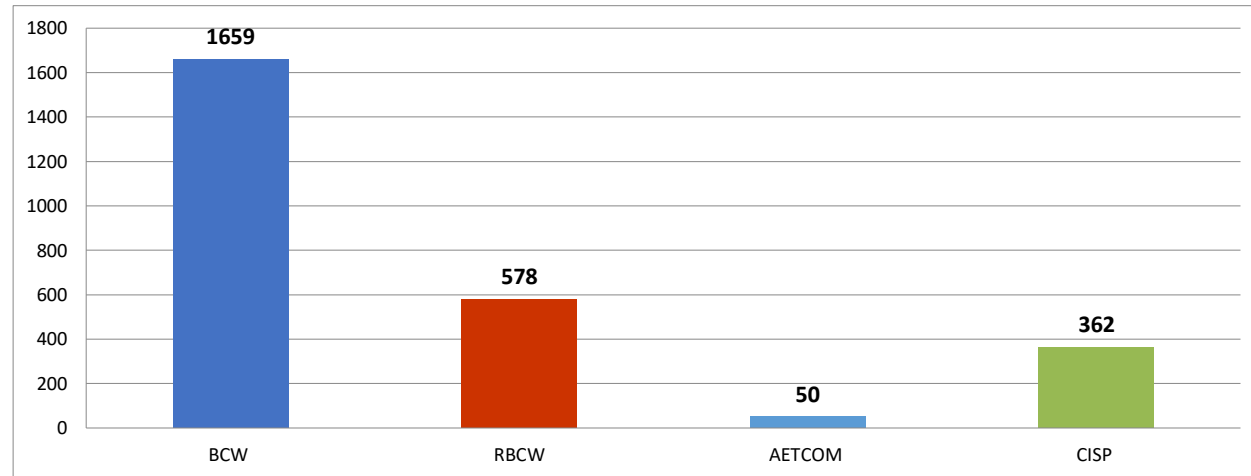

SRI RAMACHANDRA
INSTITUTE OF HIGHER EDUCATION AND RESEARCH
(Deemed to be University)
MCI Nodal Centre for Faculty Development

MEU Resource Faculty members Deputed as MCI Observers to train Faculty Members of other Medical Colleges
allotted to SRMC & RI Nodal Centre from 2010 onwards

S.No.	Name of the Workshop	Total No.of faculty members trained

1	BCW	1659
2	RBCW	578
3	AETCOM	50
4	CIISP	362