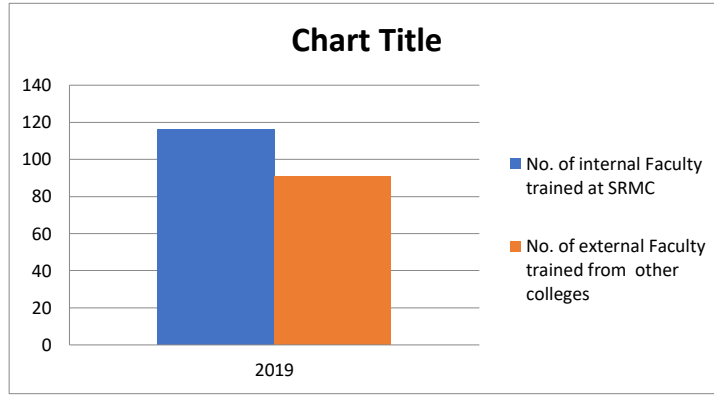

YEAR	No. of internal Faculty trained at SRMC	No. of external Faculty trained from other colleges
2019	116	91