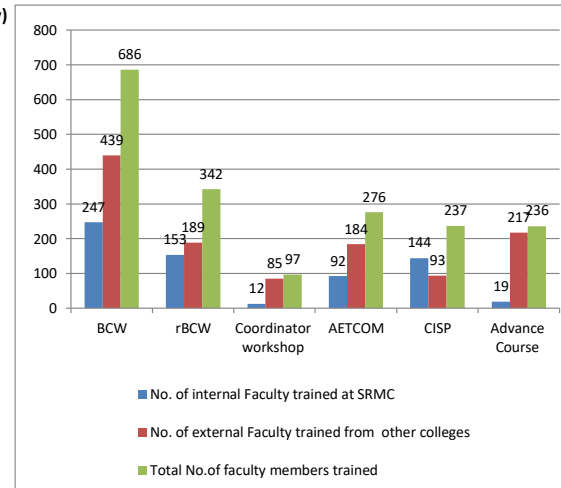

SRI RAMACHANDRA
INSTITUTE OF HIGHER EDUCATION AND RESEARCH
(Deemed to be University)
MCI Nodal Centre for Faculty Development
BASIC COURSE WORKSHOP (Three Days)
REVISED BASIC COURSE WORKSHOP (Three Days)

S.No.	YEAR	No of Workshop	No. of internal Faculty trained at SRMC	No. of external Faculty trained from other colleges	Total No. of faculty members trained
Total		12	153	189	342

AETCOM ONE DAY SENSITIZATION WORKSHOP (One Day)

S.No.	YEAR	No of Workshop	No. of internal Faculty trained at SRMC	No. of external Faculty trained from other colleges	Total No. of faculty members trained
1	2015	3	38	44	82
2	2016	2	1	48	49
3	2017	2	7	38	45
4	2018	3	29	46	75
5	2019	1	17	8	25
Total		11	92	184	276

No. of internal Faculty trained at SRMC	No. of external Faculty trained from other colleges	Total No. of faculty members trained
247	439	686
153	189	342
12	85	97
92	184	276
144	93	237
19	217	236