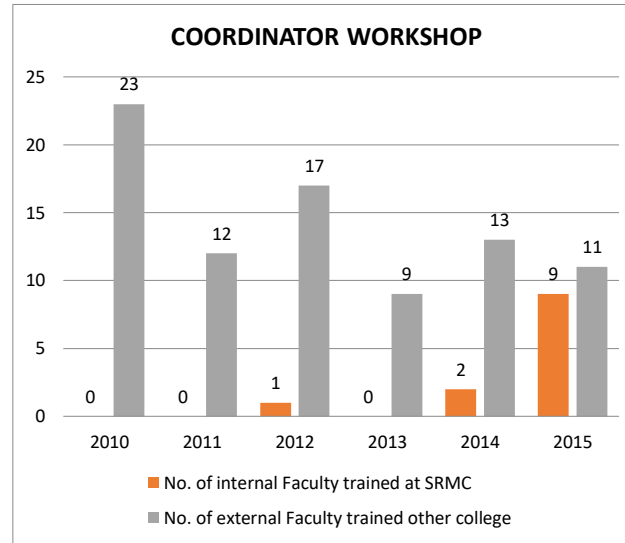

SRI RAMACHANDRA
INSTITUTE OF HIGHER EDUCATION AND RESEARCH
 (Deemed to be University)
MCI Nodal Centre for Faculty Development

BASIC COURSE WORKSHOP (Three Days)

S.No.	YEAR	No of Workshop	No. of internal Faculty trained at SRMC	No. of external Faculty trained from other colleges	Total No.of faculty members trained
1	2009	2	31	15	46
2	2010	3	9	69	78
3	2011	3	20	69	89
4	2012	4	29	101	130
5	2013	4	49	96	145
6	2014	5	69	69	138
7	2015	2	40	20	60
Total		23	247	439	686

SRI RAMACHANDRA
INSTITUTE OF HIGHER EDUCATION AND RESEARCH
(Deemed to be University)
MCI Nodal Centre for Faculty Development

MEU Resource Faculty members Deputed as MCI Observers to train Faculty Members of other Medical Colleges
allotted to SRMC & RI Nodal Centre from 2010 onwards

S.No.	Name of the Workshop	Total No.of faculty members trained
-------	----------------------	-------------------------------------

1	BCW	1659
2	RBCW	578
3	AETCOM	50
4	CIISP	362

YEAR	No. of internal Faculty trained at SRMC	No. of external Faculty trained other college	Total No. of faculty members trained
2009	31	15	46
2010	9	69	78
2011	20	69	89
2012	29	101	130
2013	49	96	145
2014	69	69	138
2015	40	20	60

YEAR	No. of internal Faculty trained at SRMC	No. of external Faculty trained other college
2015	38	46
2016	5	50
2017	48	36
2018	44	45
2019	18	12
2020	15	15

YEAR	No. of internal Faculty trained at SRMC	No. of external Faculty trained other college
2010	-	23
2011	-	12
2012	1	17
2013	-	9
2014	2	13
2015	9	11