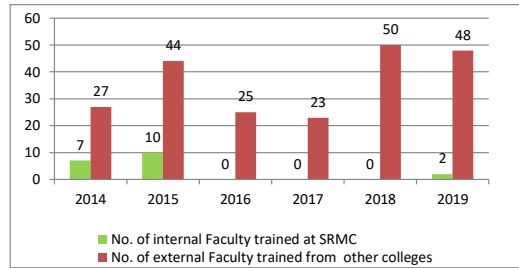

ADVANCE COURSE IN MEDICAL EDUCATION

S.No.	YEAR	No of Workshop	No. of internal Faculty trained at SRMC	No. of external Faculty trained from other colleges	Total No.of faculty members trained
1	2014	1	7	27	34
2	2015	2	10	44	54
3	2016	1		25	25
4	2017	1		23	23
5	2018	2		50	50
6	2019	2	2	48	50
Total		9	19	217	236