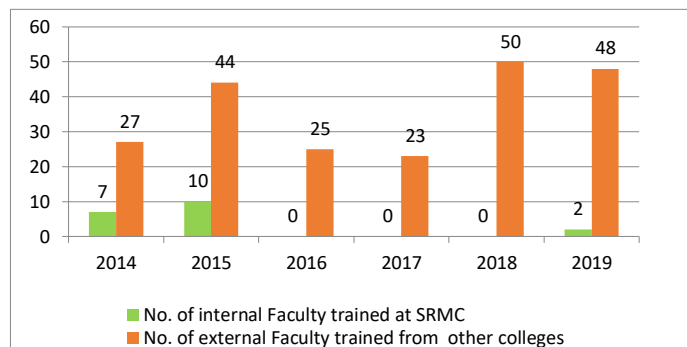

S.No.	YEAR	No of Workshop	No. of internal Faculty trained at SRMC	No. of external Faculty trained from other colleges	Total No.of faculty members trained
1	2014	1	7	27	34
2	2015	2	10	44	54
3	2016	1		25	25
4	2017	1		23	23
5	2018	2		50	50
6	2019	2	2	48	50
Total		9	19	217	236