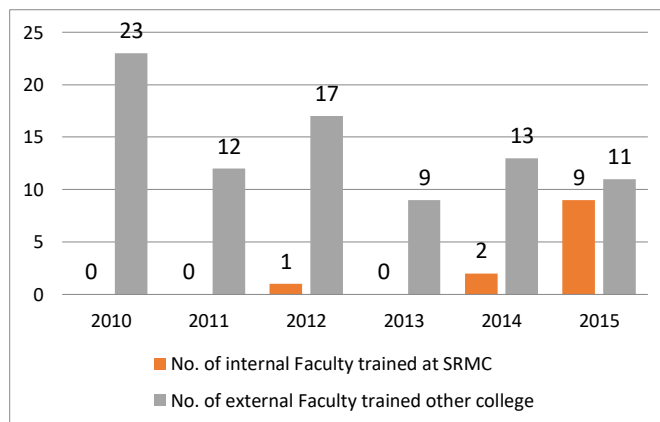

SRI RAMACHANDRA
INSTITUTE OF HIGHER EDUCATION AND RESEARCH
 (Deemed to be University)
MCI Nodal Centre for Faculty Development

BASIC COURSE WORKSHOP (Three Days)

S.No.	YEAR	No of Workshop	No. of internal Faculty trained at SRMC	No. of external Faculty trained from other colleges	Total No.of faculty members trained
1	2009	2	31	15	46
2	2010	3	9	69	78
3	2011	3	20	69	89
4	2012	4	29	101	130
5	2013	4	49	96	145
6	2014	5	69	69	138
7	2015	2	40	20	60
Total		23	247	439	686

CO ORDINATOR WORKSHOP (One Day)

S.No.	YEAR	No of Workshop	No. of internal Faculty trained at SRMC	No. of external Faculty trained from other colleges	Total No.of faculty members trained
1	2010	1	-	23	23
2	2011	1	-	12	12
3	2012	1	1	17	18
4	2013	1	-	9	9
5	2014	1	2	13	15
6	2015	1	9	11	20
Total		6	12	85	97