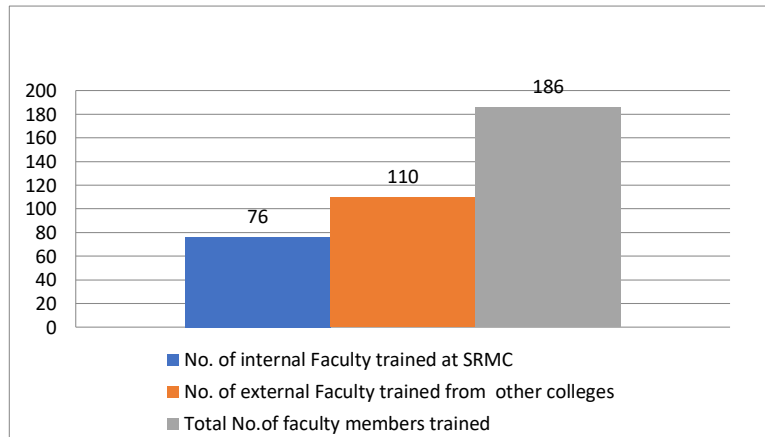

YEAR	No. of internal Faculty trained at SRMC	No. of external Faculty trained other college
2015	38	44
2016	1	48
2017	7	38
2018	29	46
2019	17	8

YEAR	No. of internal Faculty trained at SRMC	No. of external Faculty trained other college
Sep-14	7	27
Mar-15	6	24
Sep-15	4	20
Mar-16		25
Sep-17		23
Mar-18		25

YEAR	No. of internal Faculty trained at SRMC	No. of external Faculty trained from other colleges
2019	116	91

YEAR	No. of internal Faculty trained at SRMC	No. of external Faculty trained from other colleges
2014	7	27
2015	10	44
2016	0	25
2017	0	23
2018	0	50
2019	2	48

S.No.	YEAR	No of Workshop	No. of internal Faculty trained at SRMC	No. of external Faculty trained from other colleges	Total No. of faculty members trained
1	2019	9	144	93	237

S.No.	YEAR	No of Workshop	No. of internal Faculty trained at SRMC	No. of external Faculty trained from other colleges	Total No.of faculty members trained
1	2020	5	76	110	186