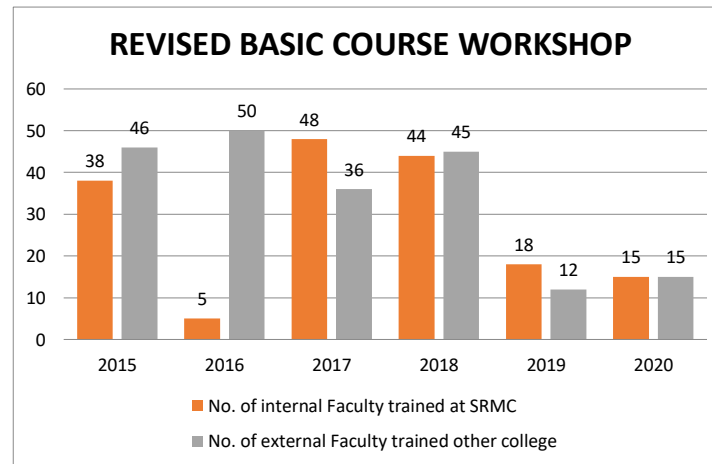

YEAR	No. of internal Faculty trained at SRMC	No. of external Faculty trained other college
2015	38	46
2016	5	50
2017	48	36
2018	44	45
2019	18	12
2020	15	15