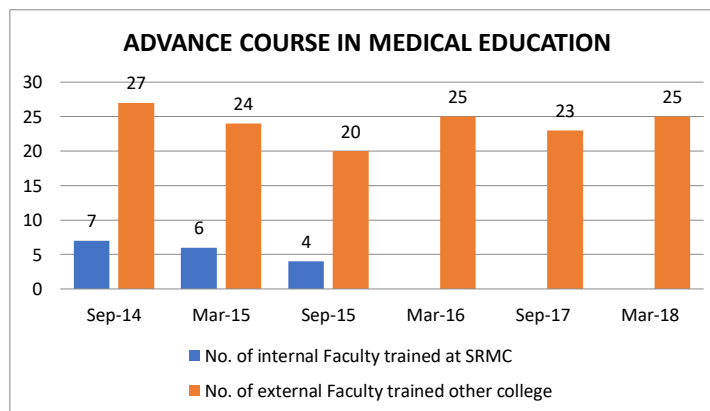

YEAR	No. of internal Faculty trained at SRMC	No. of external Faculty trained other college
2015	38	44
2016	1	48
2017	7	38
2018	29	46
2019	17	8

YEAR	No. of internal Faculty trained at SRMC	No. of external Faculty trained other college
Sep-14	7	27
Mar-15	6	24
Sep-15	4	20
Mar-16		25
Sep-17		23
Mar-18		25