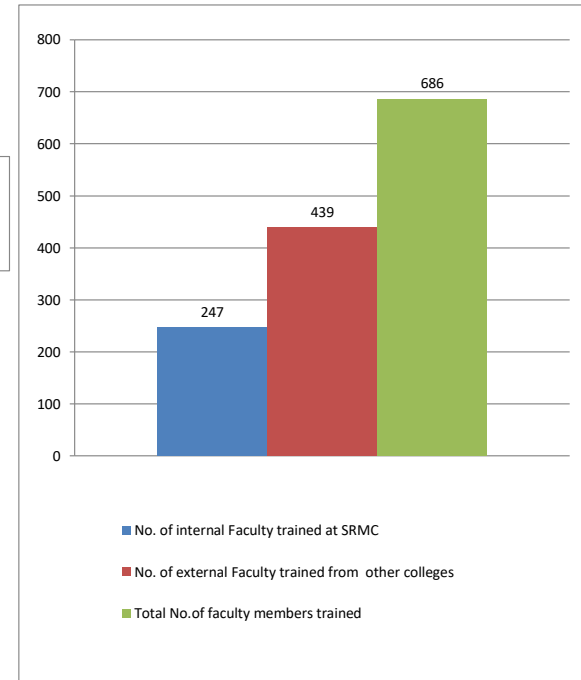

SRI RAMACHANDRA
INSTITUTE OF HIGHER EDUCATION AND RESEARCH
(Deemed to be University)

MCI Nodal Centre for Faculty Development
BASIC COURSE WORKSHOP (Three Days)

S.No.	YEAR	No of Workshop	No. of internal Faculty trained at SRMC	No. of external Faculty trained from other colleges	Total No.of faculty members trained
Total		23	247	439	686

2009	2010	2011	2012	2013	2014	2015
31	15	9	69	20	69	29
101	49	96	69	40	20	

CO ORDINATOR WORKSHOP (One Day)

S.No.	YEAR	No of Workshop	No. of internal Faculty trained at SRMC	No. of external Faculty trained from other colleges	Total No.of faculty members trained
1	2010	1	-	23	23
2	2011	1	-	12	12
3	2012	1	1	17	18
4	2013	1	-	9	9
5	2014	1	2	13	15
6	2015	1	9	11	20
Total		6	12	85	97