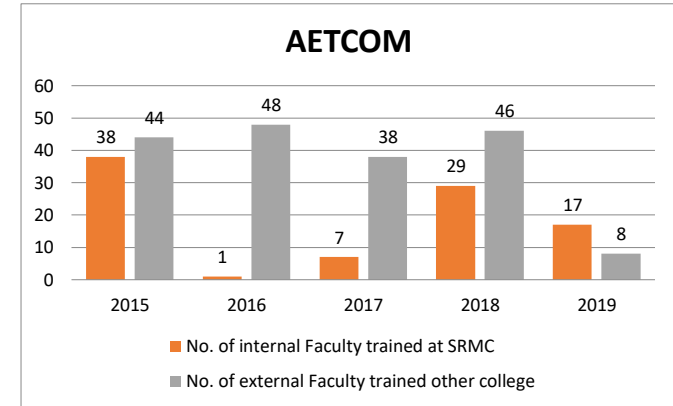

S.No.	Name of the Workshop	Total No.of faculty members trained
-------	----------------------	-------------------------------------

1	BCW	1659
2	RBCW	578
3	AETCOM	50
4	CIISP	362

YEAR	No. of internal Faculty trained at SRMC	No. of external Faculty trained other college	Total No. of faculty members trained
2009	31	15	46
2010	9	69	78
2011	20	69	89
2012	29	101	130
2013	49	96	145
2014	69	69	138
2015	40	20	60

YEAR	No. of internal Faculty trained at SRMC	No. of external Faculty trained other college
2015	38	46
2016	5	50
2017	48	36
2018	44	45
2019	18	12
2020	15	15

YEAR	No. of internal Faculty trained at SRMC	No. of external Faculty trained other college
2010	-	23
2011	-	12
2012	1	17
2013	-	9
2014	2	13
2015	9	11