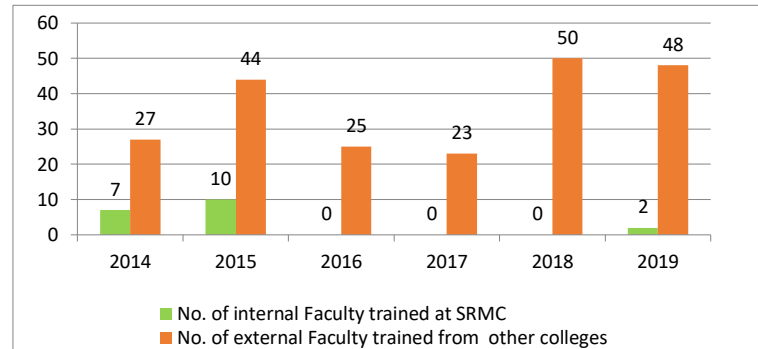

YEAR	No. of internal Faculty trained at SRMC	No. of external Faculty trained other college
2015	38	46
2016	5	50
2017	48	36
2018	44	45
2019	18	12
2020	15	15

YEAR	No. of internal Faculty trained at SRMC	No. of external Faculty trained other college
2010	-	23
2011	-	12
2012	1	17
2013	-	9
2014	2	13
2015	9	11

YEAR	No. of internal Faculty trained at SRMC	No. of external Faculty trained other college
2015	38	44
2016	1	48
2017	7	38
2018	29	46
2019	17	8

YEAR	No. of internal Faculty trained at SRMC	No. of external Faculty trained other college
Sep-14	7	27
Mar-15	6	24
Sep-15	4	20
Mar-16		25
Sep-17		23
Mar-18		25

YEAR	No. of internal Faculty trained at SRMC	No. of external Faculty trained from other colleges
2019	116	91

YEAR	No. of internal Faculty trained at SRMC	No. of external Faculty trained from other colleges
2014	7	27
2015	10	44
2016	0	25
2017	0	23
2018	0	50
2019	2	48