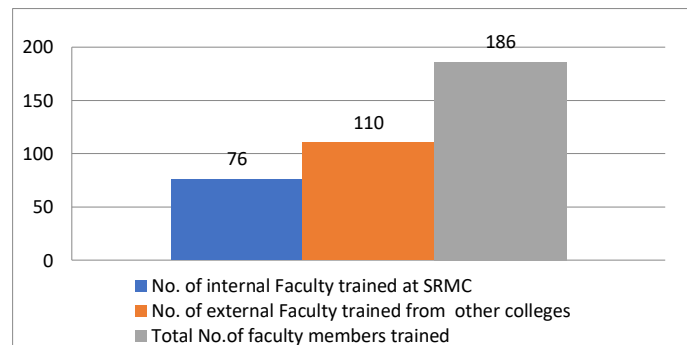

S.No.	YEAR	No of Workshop	No. of internal Faculty trained at SRMC	No. of external Faculty trained from other colleges	Total No.of faculty members trained
1	2014	1	7	27	34
2	2015	2	10	44	54
3	2016	1		25	25
4	2017	1		23	23
5	2018	2		50	50
6	2019	2	2	48	50
Total		9	19	217	236

CISP WORKSHOP (3 Days)

S.No.	YEAR	No of Workshop	No. of internal Faculty trained at SRMC	No. of external Faculty trained from other	Total No.of faculty members trained
1	2019	9	144	93	237
Total		9	144	93	237

CISP II WORKSHOP (2 Days)

S.No.	YEAR	No. of Faculty trained at SRMC	No. of Faculty trained other college	Total No.of faculty members trained
1	2020	26	Nil	26

CISP II ONLINE WORKSHOP

S.No.	YEAR	No. of Faculty trained at SRMC	No. of Faculty trained other college	Total No.of faculty members trained
1	2020	40	Nil	40
2	2020	5	35	40
3	2020	Nil	40	40
3	2020	5	35	40
		50	110	160