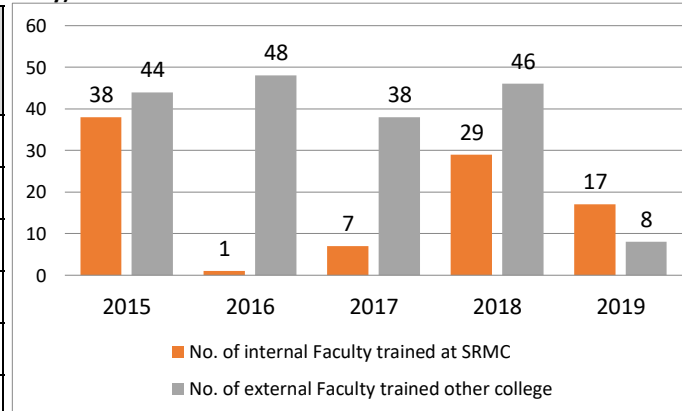

AETCOM ONE DAY SENSITIZATION WORKSHOP (One Day)

S.No.	YEAR	No of Workshop	No. of internal Faculty trained at SRMC	No. of external Faculty trained from other colleges	Total No.of faculty members trained
1	2015	3	38	44	82
2	2016	2	1	48	49
3	2017	2	7	38	45
4	2018	3	29	46	75
5	2019	1	17	8	25
Total		11	92	184	276