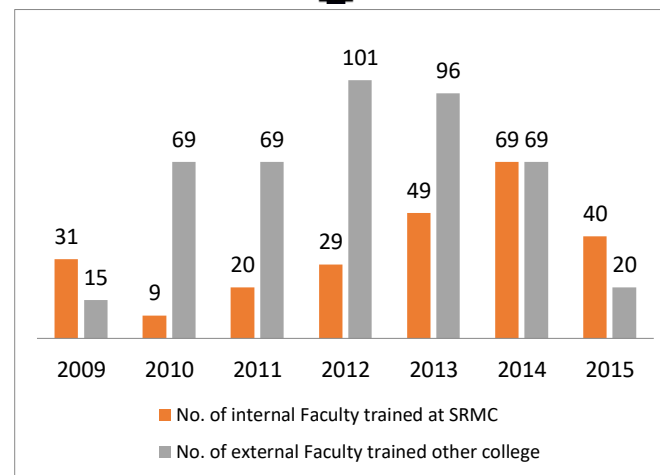

SRI RAMACHANDRA
INSTITUTE OF HIGHER EDUCATION AND RESEARCH
 (Deemed to be University)
MCI Nodal Centre for Faculty Development

BASIC COURSE WORKSHOP (Three Days)

S.No.	YEAR	No of Workshop	No. of internal Faculty trained at SRMC	No. of external Faculty trained from other colleges	Total No.of faculty members trained
1	2009	2	31	15	46
2	2010	3	9	69	78
3	2011	3	20	69	89
4	2012	4	29	101	130
5	2013	4	49	96	145
6	2014	5	69	69	138
7	2015	2	40	20	60
Total		23	247	439	686

CO ORDINATOR WORKSHOP (One Day)

S.No.	YEAR	No of Workshop	No. of internal Faculty trained at SRMC	No. of external Faculty trained from other colleges	Total No.of faculty members trained
1	2010	1	-	23	23
2	2011	1	-	12	12
3	2012	1	1	17	18
4	2013	1	-	9	9
5	2014	1	2	13	15
6	2015	1	9	11	20
Total		6	12	85	97