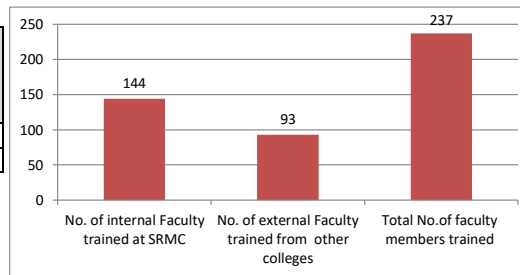

CISP WORKSHOP (3 Days)

S.No.	YEAR	No of Workshop	No. of internal Faculty trained at SRMC	No. of external Faculty trained from other colleges	Total No.of faculty members trained
1	2019	9	144	93	237
Total		9	144	93	237