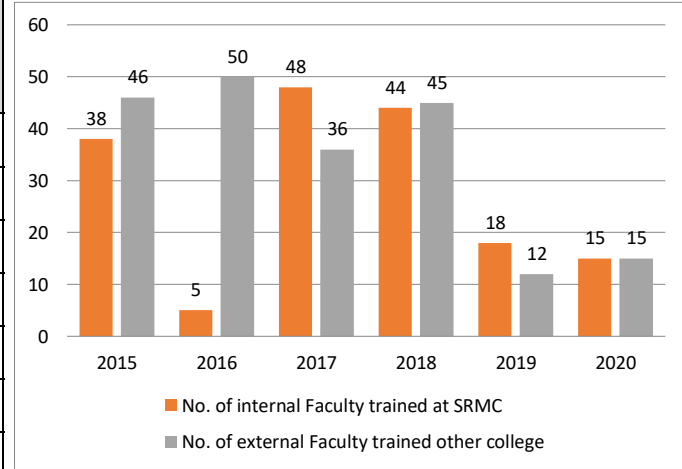

SRI RAMACHANDRA
INSTITUTE OF HIGHER EDUCATION AND RESEARCH
(Deemed to be University)

MCI Nodal Centre for Faculty Development

BASIC COURSE WORKSHOP (Three Days)

REVISED BASIC COURSE WORKSHOP (Three Days)

S.No.	YEAR	No of Workshop	No. of internal Faculty trained at SRMC	No. of external Faculty trained from other colleges	Total No.of faculty members trained
1	2015	3	38	46	84
2	2016	2	5	50	55
3	2017	3	48	36	84
4	2018	3	44	45	89
5	2019	1	18	12	30
6	2020	1	15	15	30
Total		13	168	204	372